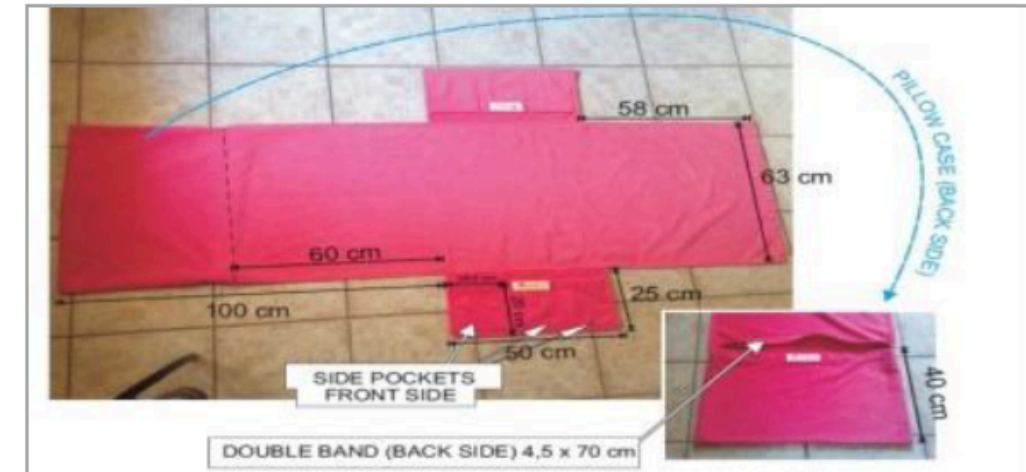

SUNBEDS TOWELS BAGS				
GSM	400 -450 500 GR/M2/550 GR/M2			
QUALITY	100 % COTTON			
COLOR	ANY AND FULL COLOURS			
	16/1 PILE RING SPUNG			
	20/2 WARP RING SPUNG			
	16/1 WEFT RING SPUNG			
	DOUBLE STITCHING			
GSM	400 -450 500 GR/M2/550 GR/M2