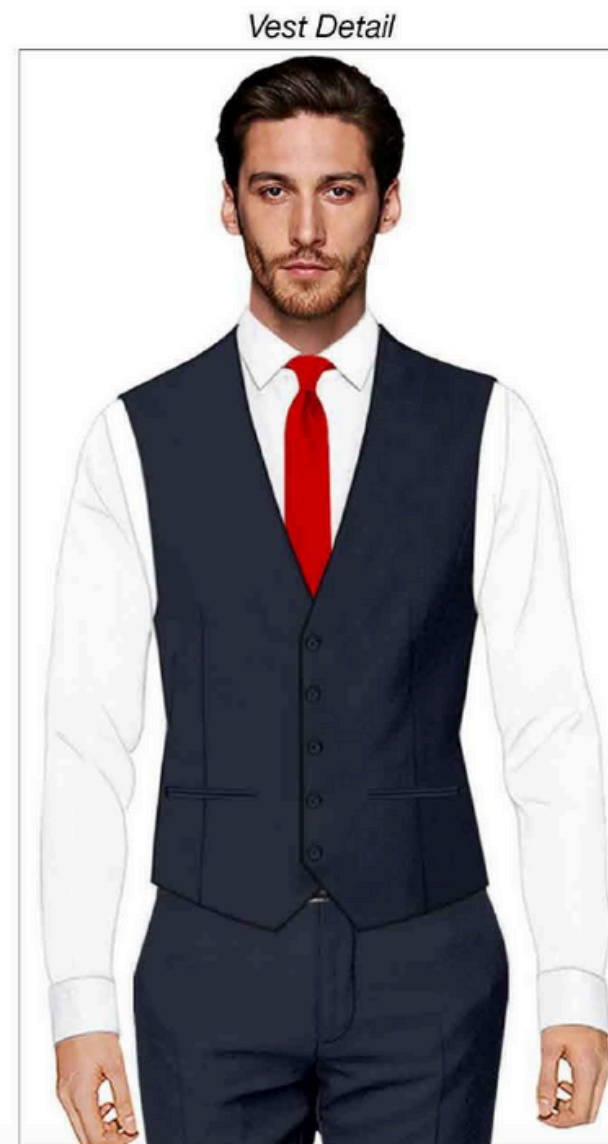

HOTEL UNIFORM DESIGNS CATALOGUE

DB-M6

Jacket Detail

Jacket Detail

DB-M6a

Jacket Detail

Shirt Detail

Jacket Detail

Embroidery

Jacket Detail

Shirt Detail

FO-F4

FO-M4

Jacket Detail

FO-M5

FO-F12b

Jacket Detail

Tie & Pocket Squares

Button hole

BQ-F1

BQ-F1a

Jacket Detail

Blouse Detail

BQ-M1