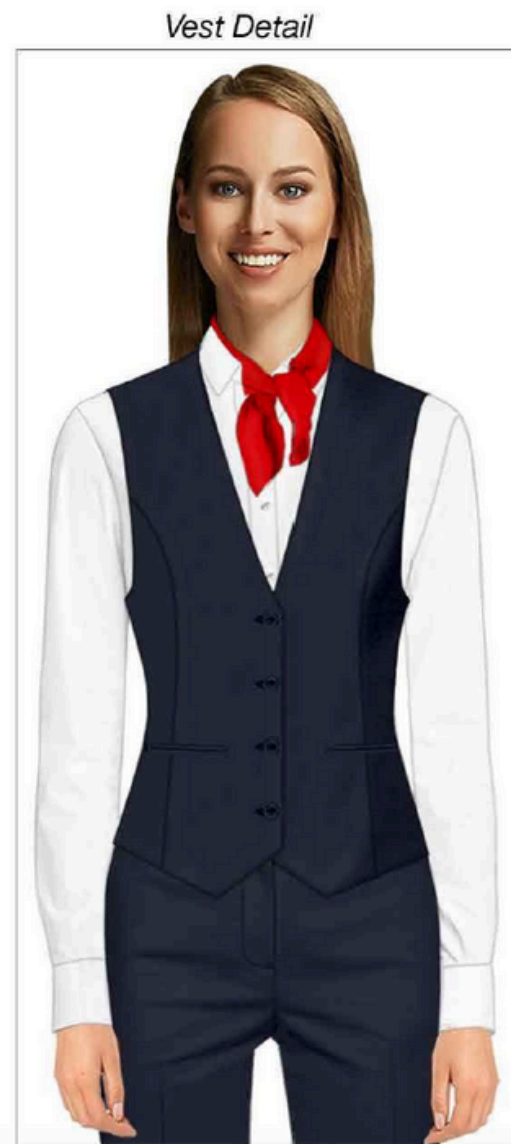

HOTEL UNIFORM DESIGNS CATALOGUE

DB-M6

Jacket Detail

Jacket Detail

DB-M6a

Jacket Detail

Shirt Detail

Jacket Detail

Embroidery

Jacket Detail

Shirt Detail

FO-F4

FO-M4

Jacket Detail

FO-M5

FO-F12b

Jacket Detail

Tie & Pocket Squares

Button hole

BQ-F1

BQ-F1a

Jacket Detail

Blouse Detail

BQ-M1